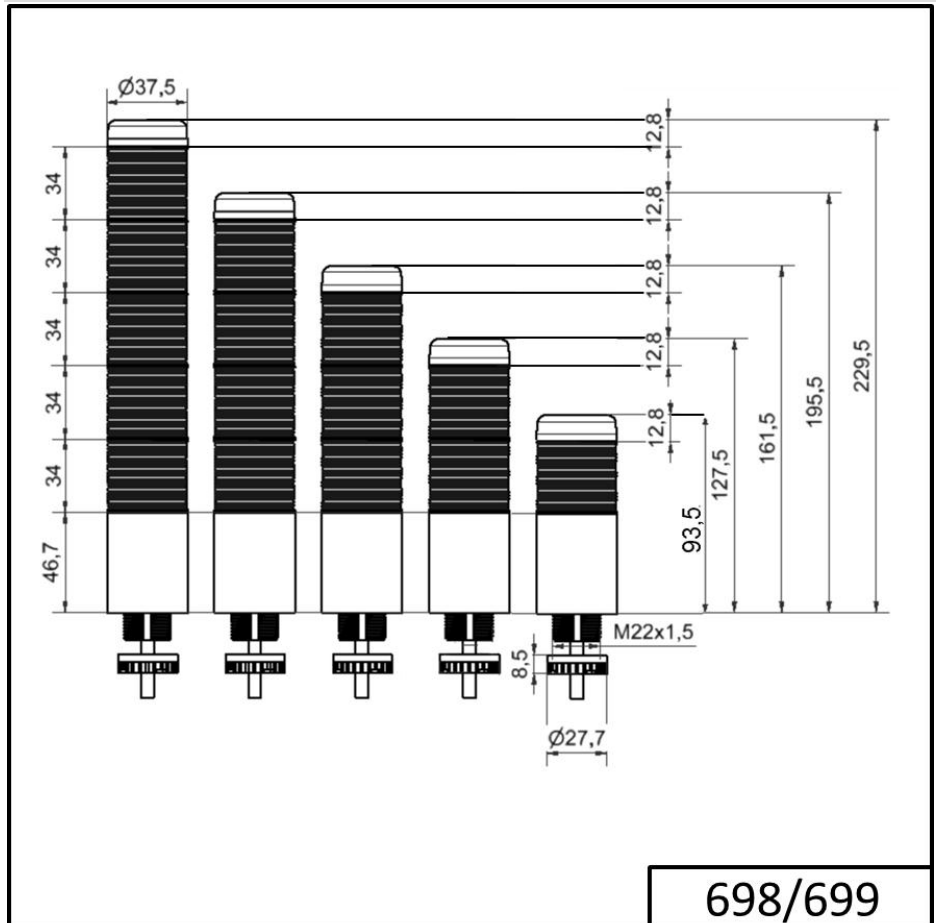

Completely pre-assembled Signal Towers / KOMPAKT 37
K37 plug EM Pulse tone 24VAC/DC RD

Audio frequency	3000 Hz
Acoustic service life	5,000 h minimum

DRAWING

! For additional installation and mounting information, refer to the appropriate user guide at www.werma.com. This printed copy is for information only and is subject to alteration.